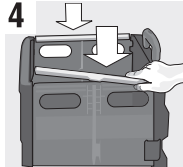

Item # 086295 & 086296 Folding File Carts Assembly Instructions

Step 1:
Unlock the latches on the left and right sides of the crate.

Step 2:
Unfold sides.

Step 3:
Fold down and secure the base.

Step 4:
Affix the side bars located in the crate floor.

Step 5:
Press button on handle and extend the locking handle to desired height.