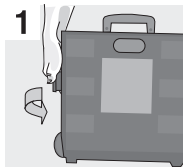

Item # 086295 & 086296 Folding File Carts Assembly Instructions

Step 1:
Unlock the latches on the left and right sides of the crate.

Step 2:
Unfold sides.

Step 3:
Fold down and secure the base.

Step 4:
Affix the side bars located in the crate floor.

Step 5:
Press button on handle and extend the locking handle to desired height.