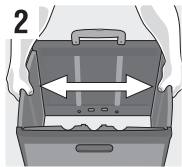

Item # 086295 & 086296 Folding File Carts Assembly Instructions

Step 1:
Unlock the latches on the left and right sides of the crate.

Step 2:
Unfold sides.

Step 3:
Fold down and secure the base.

Step 4:
Affix the side bars located in the crate floor.

Step 5:
Press button on handle and extend the locking handle to desired height.