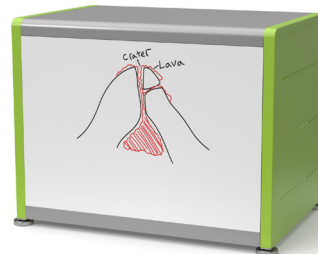

Classroom Select® Geode Series®

Tall Triple Wide

Short with Doors

Short with Markerboard Back

An engaging learning environment needs compelling teaching materials. Store your classroom needs in confidence with the Classroom Select® Geode Series®. Built like a rock with a durable 18-gauge steel frame and side panels available in 10 vibrant color options to make any room shine. Select locking doors for added protection, because with the Classroom Select® Geode Series®, it's about what's on the inside. All units are shipped fully assembled and are crafted in the USA with globally sourced materials. Choose from short, medium and tall height in single, double or triple wide versions.

FEATURES

- Sliding tote trays, available in options of 3", 6", or 12" tall totes that are compatible with Classroom Select® desks Concord and Advocate Series™
- Side panels feature rows of peg board perforations for increased storage potential
- Durable steel shelving adjustable in 1" increments to fit your storage space needs
- Geode Series® unites are available with tote trays, shelves or cubbies, with locking doors and without
- Combine shelves and totes on select units for a more adaptable solution
- Choose from 11 different side panel colors
- Ships assembled

SPECIFICATIONS

CONSTRUCTION

- Constructed of 18-gauge steel with fully welded corners and supports
- Casters have a nylon body with Soft 70-75/A durometer tread constructed of high-tech thermoplastic elastomer
- Stainless Steel side panels are 18-gauge powder coated steel reinforced with two 20-gauge 25mm square steel tubes
- Rear panel is also available with a porcelain steel markerboard
- Top panel, rear panel, and bottom panel are all 18-gauge platinum powder coated steel