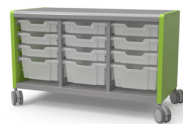

Triple Wide 42"W -
Open 9-3" Totes and
3-6" Totes with Casters