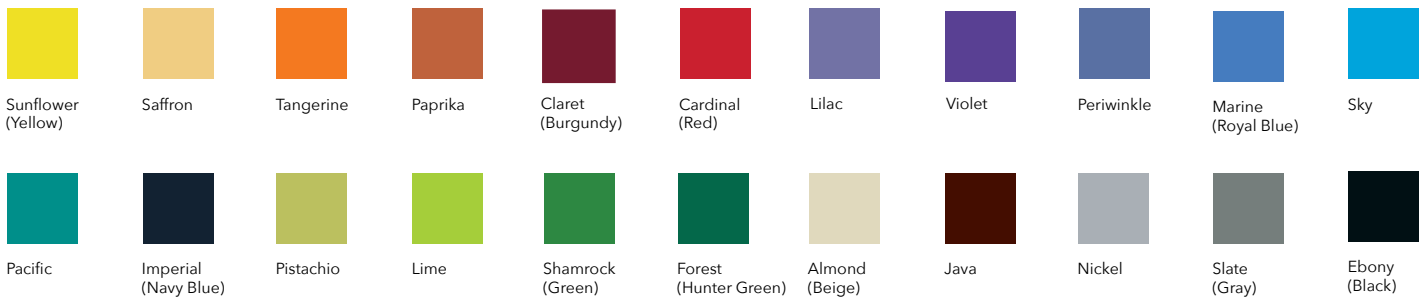

SPECIFICATIONS

CONSTRUCTION

- The sleek ¾" round tube frame is durable 15-gauge steel that offers strength and stability
- Frame finishes available in chrome, black, or titanium; powder-coat finishes assure durability
- Shell is made of long-lasting polypropylene

SEAT COLORS

GLIDE OPTIONS

FRAME COLORS