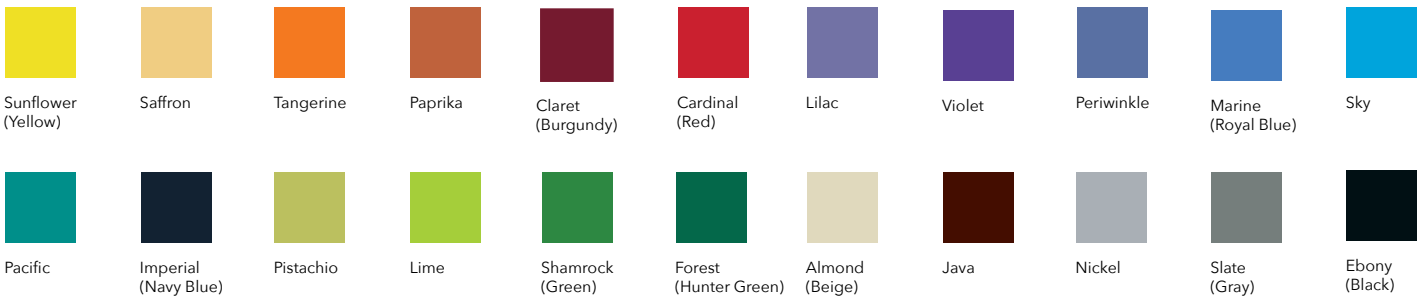

## FEATURES

- Cantilever frame offers more leg room for students
- Contoured shell provides extra lumbar support, while the smooth back design offers easier maintenance
- Waterfall seat edge reduces pressure points and promotes better circulation to enhance ergonomic comfort
- Hand-hold at top makes for easy portability
- Select from 22 eye-catching seat colors
- Chairs in 18" A+ or 20" A+ seat heights provide a wider more accommodating shell size
- Choose from 5 styles and 4 seat heights
- Available in your choice of nylon, steel, felt, or rubber glides
- Ships assembled
- Easy to clean, with soap, water, and an optional diluted bleach solution

## SEAT COLORS

## FRAME COLORS