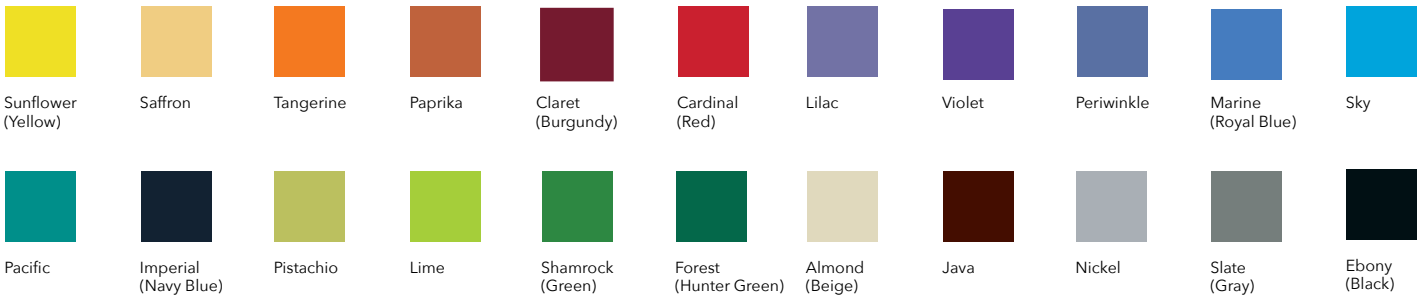

## FEATURES

- New Inspo® shell paired with a proven-tough elliptical frame provides a long-lasting seating solution
- The contoured shell provides extra lumbar support, while the smooth back design offers easier maintenance
- A waterfall seat edge reduces pressure points and promotes better circulation to enhance comfort
- Hand hold at top paired with casters makes for easy portability
- Select from 22 newly expanded engaging seat colors
- Chairs in 18" A+ or 20" A+ seat heights provide a wider, more accommodating shell size
- Choose from 3 seat heights
- Ships assembled
- Easy to clean, with soap, water, and an optional diluted bleach solution

## SEAT COLORS

## FRAME COLORS