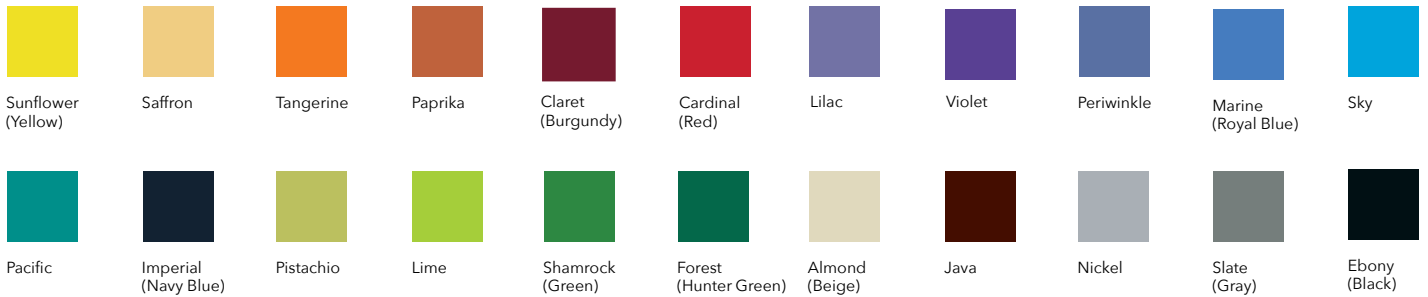

FEATURES

- Ergonomics meets versatility with the sleek, injection-molded, polypropylene shell
- Combining contemporary looks, durability, and flexibility, the modern shell design supports active learning environments and makes it easy to rearrange furnishings for student collaboration and interaction
- The contoured shell provides extra lumbar support, while the smooth back design offers easier maintenance
- A waterfall seat edge reduces pressure points and promotes better circulation to enhance ergonomic comfort
- Handle openings on the top and bottom of the shell boost airflow and enhance portability
- Features a footrest for comfortable seating positions and stability
- Select from 22 eye-catching colors
- Ships assembled
- Easy to clean, with soap, water, and an optional diluted bleach solution

MODELS

ITEM #	SHELL SIZE	SEAT HEIGHT	DIMENSIONS (W X D X H IN)	FRAME COLOR
5002985	A+ Shell	30in	22.2W x 18.9D x 44.8H	Chrome
5002987	A+ Shell	30in	22.2W x 18.9D x 44.8H	Black or Titanium
5003607	A+ Shell	24in	21.1W x 18.8D x 39.1H	Chrome
5003606	A+ Shell	24in	21.1W x 18.8D x 39.1H	Black or Titanium
5002986	A Shell	30in	21.8W x 18.9D x 43.8H	Chrome
5002988	A Shell	30in	21.8W x 18.9D x 43.8H	Black or Titanium
5003605	A Shell	24in	20.6W x 18.8D x 37.7H	Chrome
5003604	A Shell	24in	20.6W x 18.8D x 37.7H	Black or Titanium

SEAT COLORS

OPTIONAL GLIDE CAPS

GLIDE

FRAME COLORS