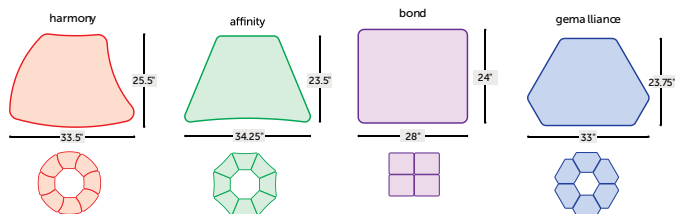

CONFIGURATIONS

DESK SHAPES

Bond with
Tilt-N-Nest™

Harmony with
Tilt-N-Nest™

Gem Alliance with
Tilt-N-Nest™

Affinity without
Tilt-N-Nest™

MODELS

TOP SHAPE	TOP TYPE	EDGE TYPE	DIMENSIONS (W X D X H IN)	WITHOUT TILT-N-NEST™	WITH TILT-N-NEST™
T-Mold Edge					
Harmony	Laminate	T-Mold	33 1/2 x 25 1/2 x 27-44 1/4	5000942	5003112
Harmony	Markerboard	T-Mold	33 1/2 x 25 1/2 x 27-44 1/4	5000944	5003095
Affinity	Laminate	T-Mold	34 1/4 x 23 1/2 x 27-44 1/4	5000946	5003099
Affinity	Markerboard	T-Mold	34 1/4 x 23 1/2 x 27-44 1/4	5000948	5003120
Bond	Laminate	T-Mold	28 x 24 x 27-44 1/4	5000951	5003093
Bond	Markerboard	T-Mold	28 x 24 x 27-44 1/4	5000953	5003101
Gem Alliance	Laminate	T-Mold	33 x 23 3/4 x 27-44 1/4	5000955	5003108
Gem Alliance	Markerboard	T-Mold	33 x 23 3/4 x 27-44 1/4	5000957	5003100
T-Mold Edge with Fidget Pedal					
Harmony with Fidget Pedal	Laminate	T-Mold	33 1/2 x 25 1/2 x 27-44 1/4	5000959	5003119
Harmony with Fidget Pedal	Markerboard	T-Mold	33 1/2 x 25 1/2 x 27-44 1/4	5000961	5003123
Affinity with Fidget Pedal	Laminate	T-Mold	34 1/4 x 23 1/2 x 27-44 1/4	5000963	5003102
Affinity with Fidget Pedal	Markerboard	T-Mold	34 1/4 x 23 1/2 x 27-44 1/4	5000965	5003094
Bond with Fidget Pedal	Laminate	T-Mold	28 x 24 x 27-44 1/4	5000967	5003111
Bond with Fidget Pedal	Markerboard	T-Mold	28 x 24 x 27-44 1/4	5000969	5003098
Gem Alliance with Fidget Pedal	Laminate	T-Mold	33 x 23 3/4 x 27-44 1/4	5000971	5003115
Gem Alliance with Fidget Pedal	Markerboard	T-Mold	33 x 23 3/4 x 27-44 1/4	5000973	5003107
LockEdge®					
Harmony	Laminate	Lockedge®	33 1/2 x 25 1/2 x 27-44 1/4	5000943	5003113
Harmony	Markerboard	Lockedge®	33 1/2 x 25 1/2 x 27-44 1/4	2010886	2028041
Affinity	Laminate	Lockedge®	34 1/4 x 23 1/2 x 27-44 1/4	5000947	5003124
Affinity	Markerboard	Lockedge®	34 1/4 x 23 1/2 x 27-44 1/4	2010887	2028042
Bond	Laminate	Lockedge®	28 x 24 x 27-44 1/4	5000952	5003122
Bond	Markerboard	Lockedge®	28 x 24 x 27-44 1/4	2010888	2028035
Gem Alliance	Laminate	Lockedge®	33 x 23 3/4 x 27-44 1/4	5000956	5003121
Gem Alliance	Markerboard	Lockedge®	33 x 23 3/4 x 27-44 1/4	2010890	2028040
LockEdge® with Fidget Pedal					
Harmony with Fidget Pedal	Laminate	Lockedge®	33 1/2 x 25 1/2 x 27-44 1/4	5000960	5003097
Harmony with Fidget Pedal	Markerboard	Lockedge®	33 1/2 x 25 1/2 x 27-44 1/4	2010891	2028039
Affinity with Fidget Pedal	Laminate	Lockedge®	34 1/4 x 23 1/2 x 27-44 1/4	5000964	5003105
Affinity with Fidget Pedal	Markerboard	Lockedge®	34 1/4 x 23 1/2 x 27-44 1/4	2010889	2028038
Bond with Fidget Pedal	Laminate	Lockedge®	28 x 24 x 27-44 1/4	5000968	5003106
Bond with Fidget Pedal	Markerboard	Lockedge®	28 x 24 x 27-44 1/4	2010892	2028036
Gem Alliance with Fidget Pedal	Laminate	Lockedge®	33 x 23 3/4 x 27-44 1/4	5000972	5003114
Gem Alliance with Fidget Pedal	Markerboard	Lockedge®	33 x 23 3/4 x 27-44 1/4	2010893	2028037