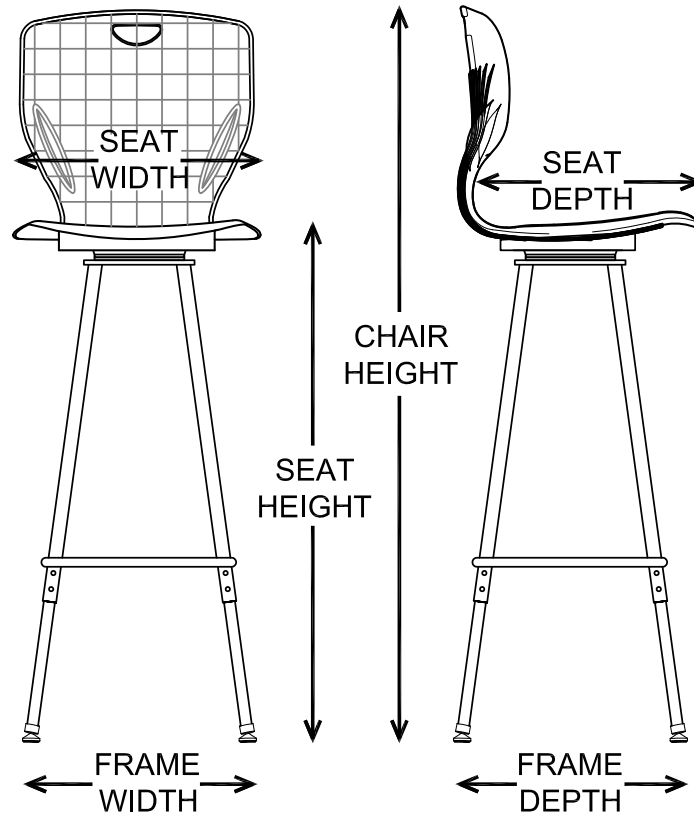

MODEL

MODEL	ITEM NUMBER	SHELL SIZE	SEAT HEIGHT (IN)	STOOL HEIGHT (IN)	SEAT WIDTH (IN)	SEAT DEPTH (IN)	FRAME WIDTH (IN)	FRAME DEPTH (IN)
18" A+ Shell Chair	1388752	Extra Wide	23.5 - 32.5	37.5-46.5	16	17	12.5 - 15.5	12.5 - 15.5
18" A+ Shell Chair with Seat and Back Pad	1441250	Extra Wide	23.5 - 32.5	37.5-46.5	16	17	12.5 - 15.5	12.5 - 15.5
18" A Shell Chair	1388751	Standard	23.5 - 32.5	37.5-46	15	16	12.5 - 15.5	12.5 - 15.5
18" A Shell Chair with Seat and Back Pad	1441251	Standard	23.5 - 32.5	37.5-46	15	16	12.5 - 15.5	12.5 - 15.5