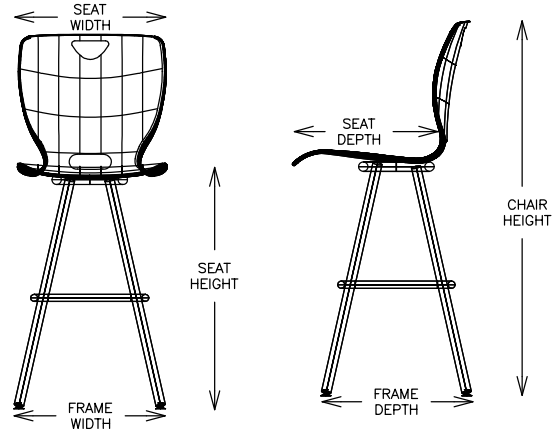

OPTIONAL GLIDE CAPS

PRODUCT CERTIFIED FOR LOW CHEMICAL EMISSIONS: UL COM/IGG UL 2818