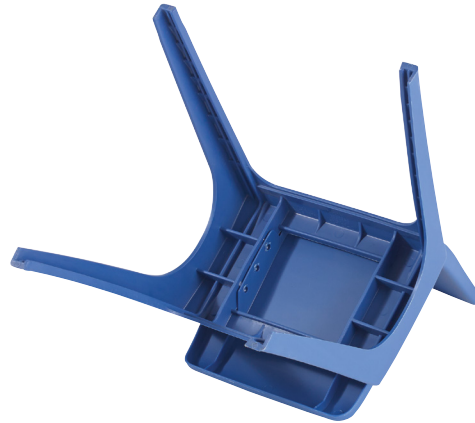

MODEL

MODEL	ITEM NUMBER	SEAT HEIGHT (IN)	CHAIR HEIGHT (IN)	SEAT WIDTH (IN)	SEAT DEPTH (IN)	FRAME WIDTH (IN)	FRAME DEPTH (IN)
8 in Prima Stack Chair	318796	8	17	10.5	10.5	13.75	11.5
9 in Prima Stack Chair	318799	9	18	10.5	10.5	14	12.25
10 in Prima Stack Chair	318784	10	19	10.5	10.5	14.25	13
11 in Prima Stack Chair	318787	11	20	10.5	10.5	14.5	13.75
12 in Prima Stack Chair	318790	12	21	10.5	10.5	14.75	14.5
13 in Prima Stack Chair	318793	13	22	10.5	10.5	15	15.25

Rigid Plastic Legs are Ultrasonically welded for Extra Durability

SHELL COLOR OFFERINGS

SEAT COLORS

Green

Red

Yellow

Royal Blue

PRODUCT CERTIFIED
FOR LOW CHEMICAL
EMISSIONS:
UL COM/IGG
UL 2818