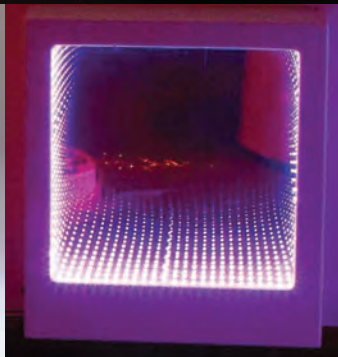

Superactive Sensory Room

by experia **USA**

Call today at **1-877-663-5364**
or email us at **CustomerCare@SOARLifeProducts.com**

SOAR
life products.