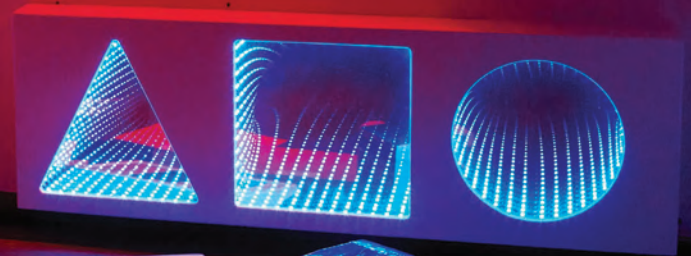

1388927
IRiS™ Wireless Sensory Room
List Price $31,030.69